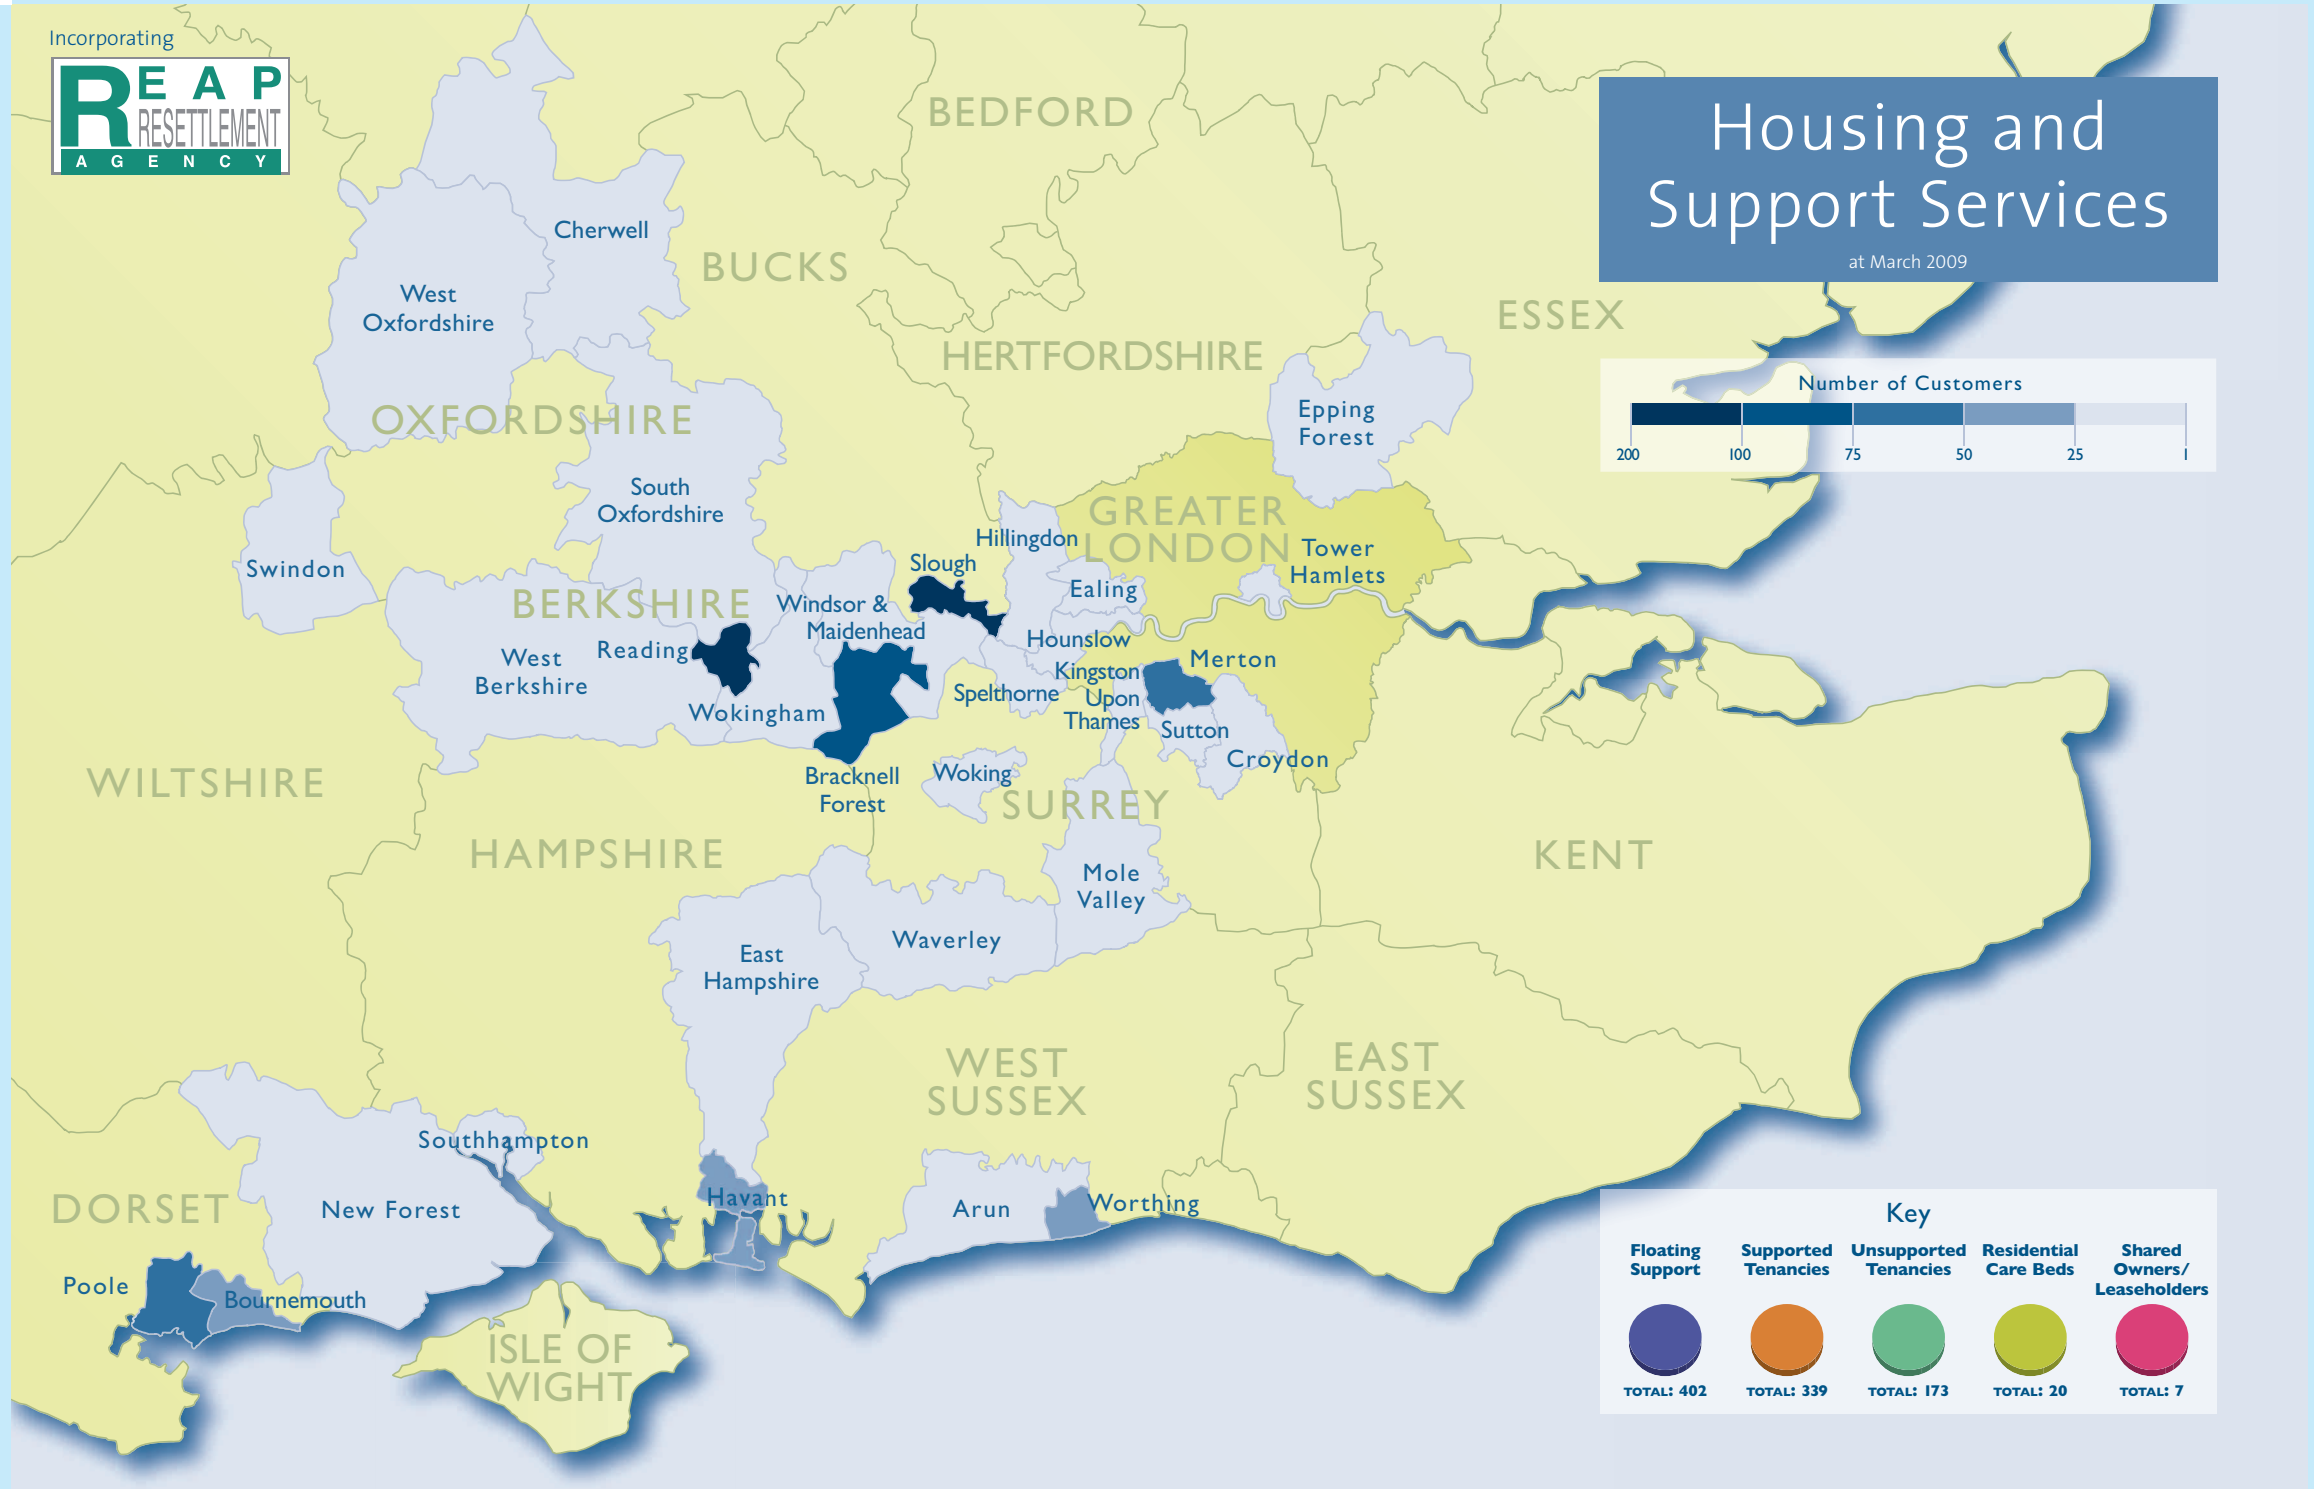

**Worthing Borough Council**

Total Customers: 30

**Wokingham District Council**

Total Customers: 17

**Woking District Council**

Total Customers: 10

**West Oxfordshire District Council**

Total Customers: 3

**West Berkshire Council**

Total Customers: 5

**Waverley Borough Council**

Total Customers: 16

# Housing and Support Services

at March 2009

**London Borough of Hounslow**

Total Customers: 18

**London Borough of Merton**

Total Customers: 59

**London Borough of Tower Hamlets**

Total Customers: 5

**London Borough of Sutton**

Total Customers: 7

**Mole Valley District Council**

Total Customers: 23