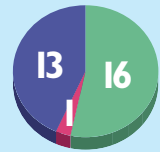

**Worthing Borough Council**

Total Customers: 30

**Wokingham District Council**

Total Customers: 17

**Woking District Council**

Total Customers: 10

**West Oxfordshire District Council**

Total Customers: 3

**West Berkshire Council**

Total Customers: 5

**Waverley Borough Council**

Total Customers: 16