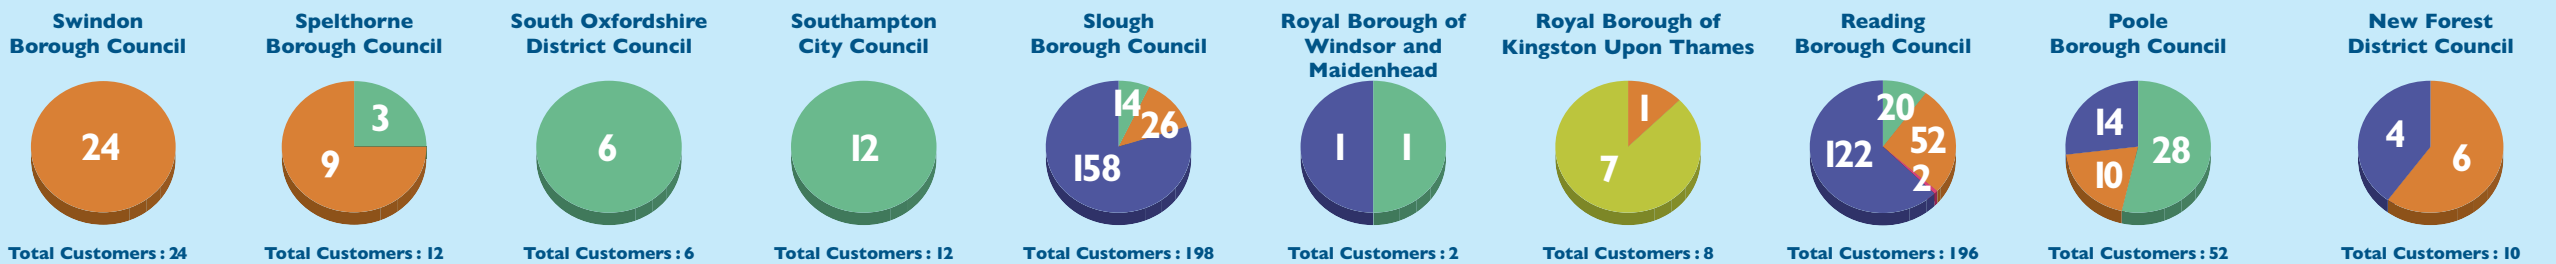

Total Customers: 23